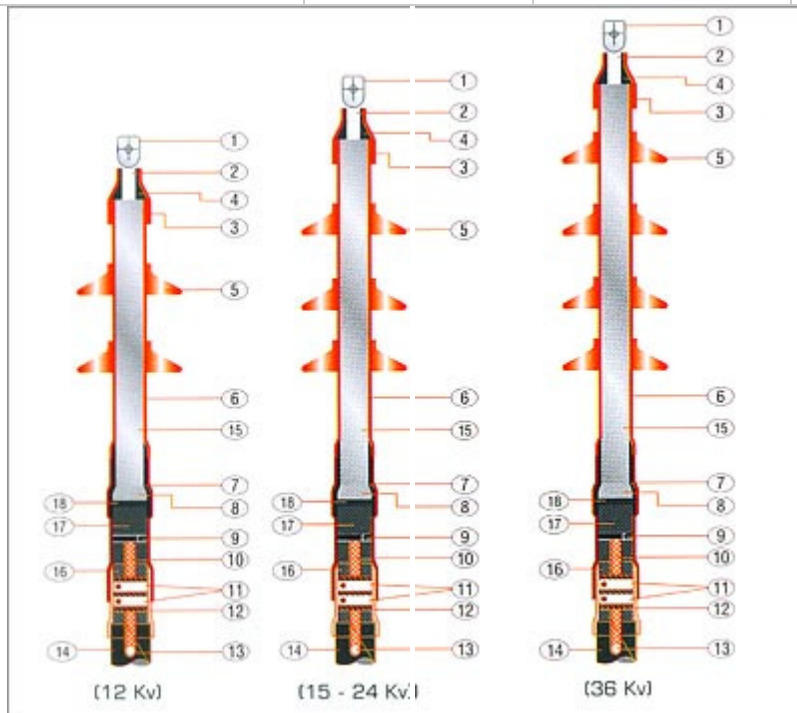

Heat Shrinkable Single Core Cables

Electrical Performance

Tests	12 KV System	15-24KV System	36 KV
AC Dry Withstand voltage	35KV/1 minute	50KV/1 Minute	75KV/1 Minute
DC Withstand 30 Minute	48 KV	96 KV	144KV
Lightening Impulse withstand Voltage	75 KV	125 KV	170 KV
Partial Discharge	12.7 Kv < 5 Pc	25 Kv < 5 Pc	38 Kv < 5 Pc

Accessories and optional items

Solderless and special purpose earthing kits also available on request.

Polymeric Insulators and T Brackets for installation of terminations on single pole are available on request.